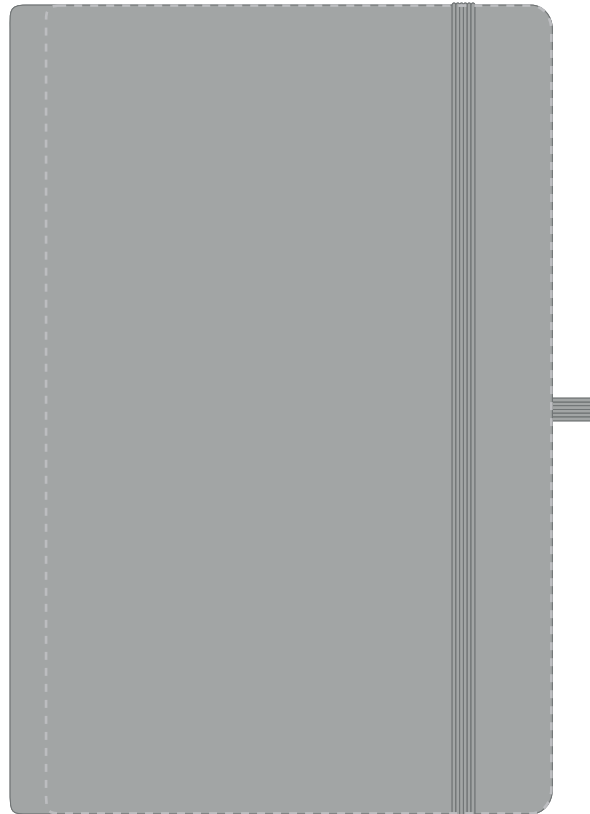

Your Ref:	Quantity:	Product Code: QS0345
Our Ref:	Version: 1	Product Colour: SILVER

**PRINTING CONCERNS:**

Please note that this product has Sustainability Markings that are not visible from this perspective

We stock this item in the following colours

**PANTONE REFERENCE(S)**

- Debossing / Foil Blocking (Edge to Edge)

ARTWORK SCALE 50%

Product Image for visualisation  
- colours may vary

The dashed line is to demonstrate print area and will not appear on your printed item

To proceed, please approve visual via the online system.

ARTWORK SCALE 100%  
Max print area: 134mm x 214mm